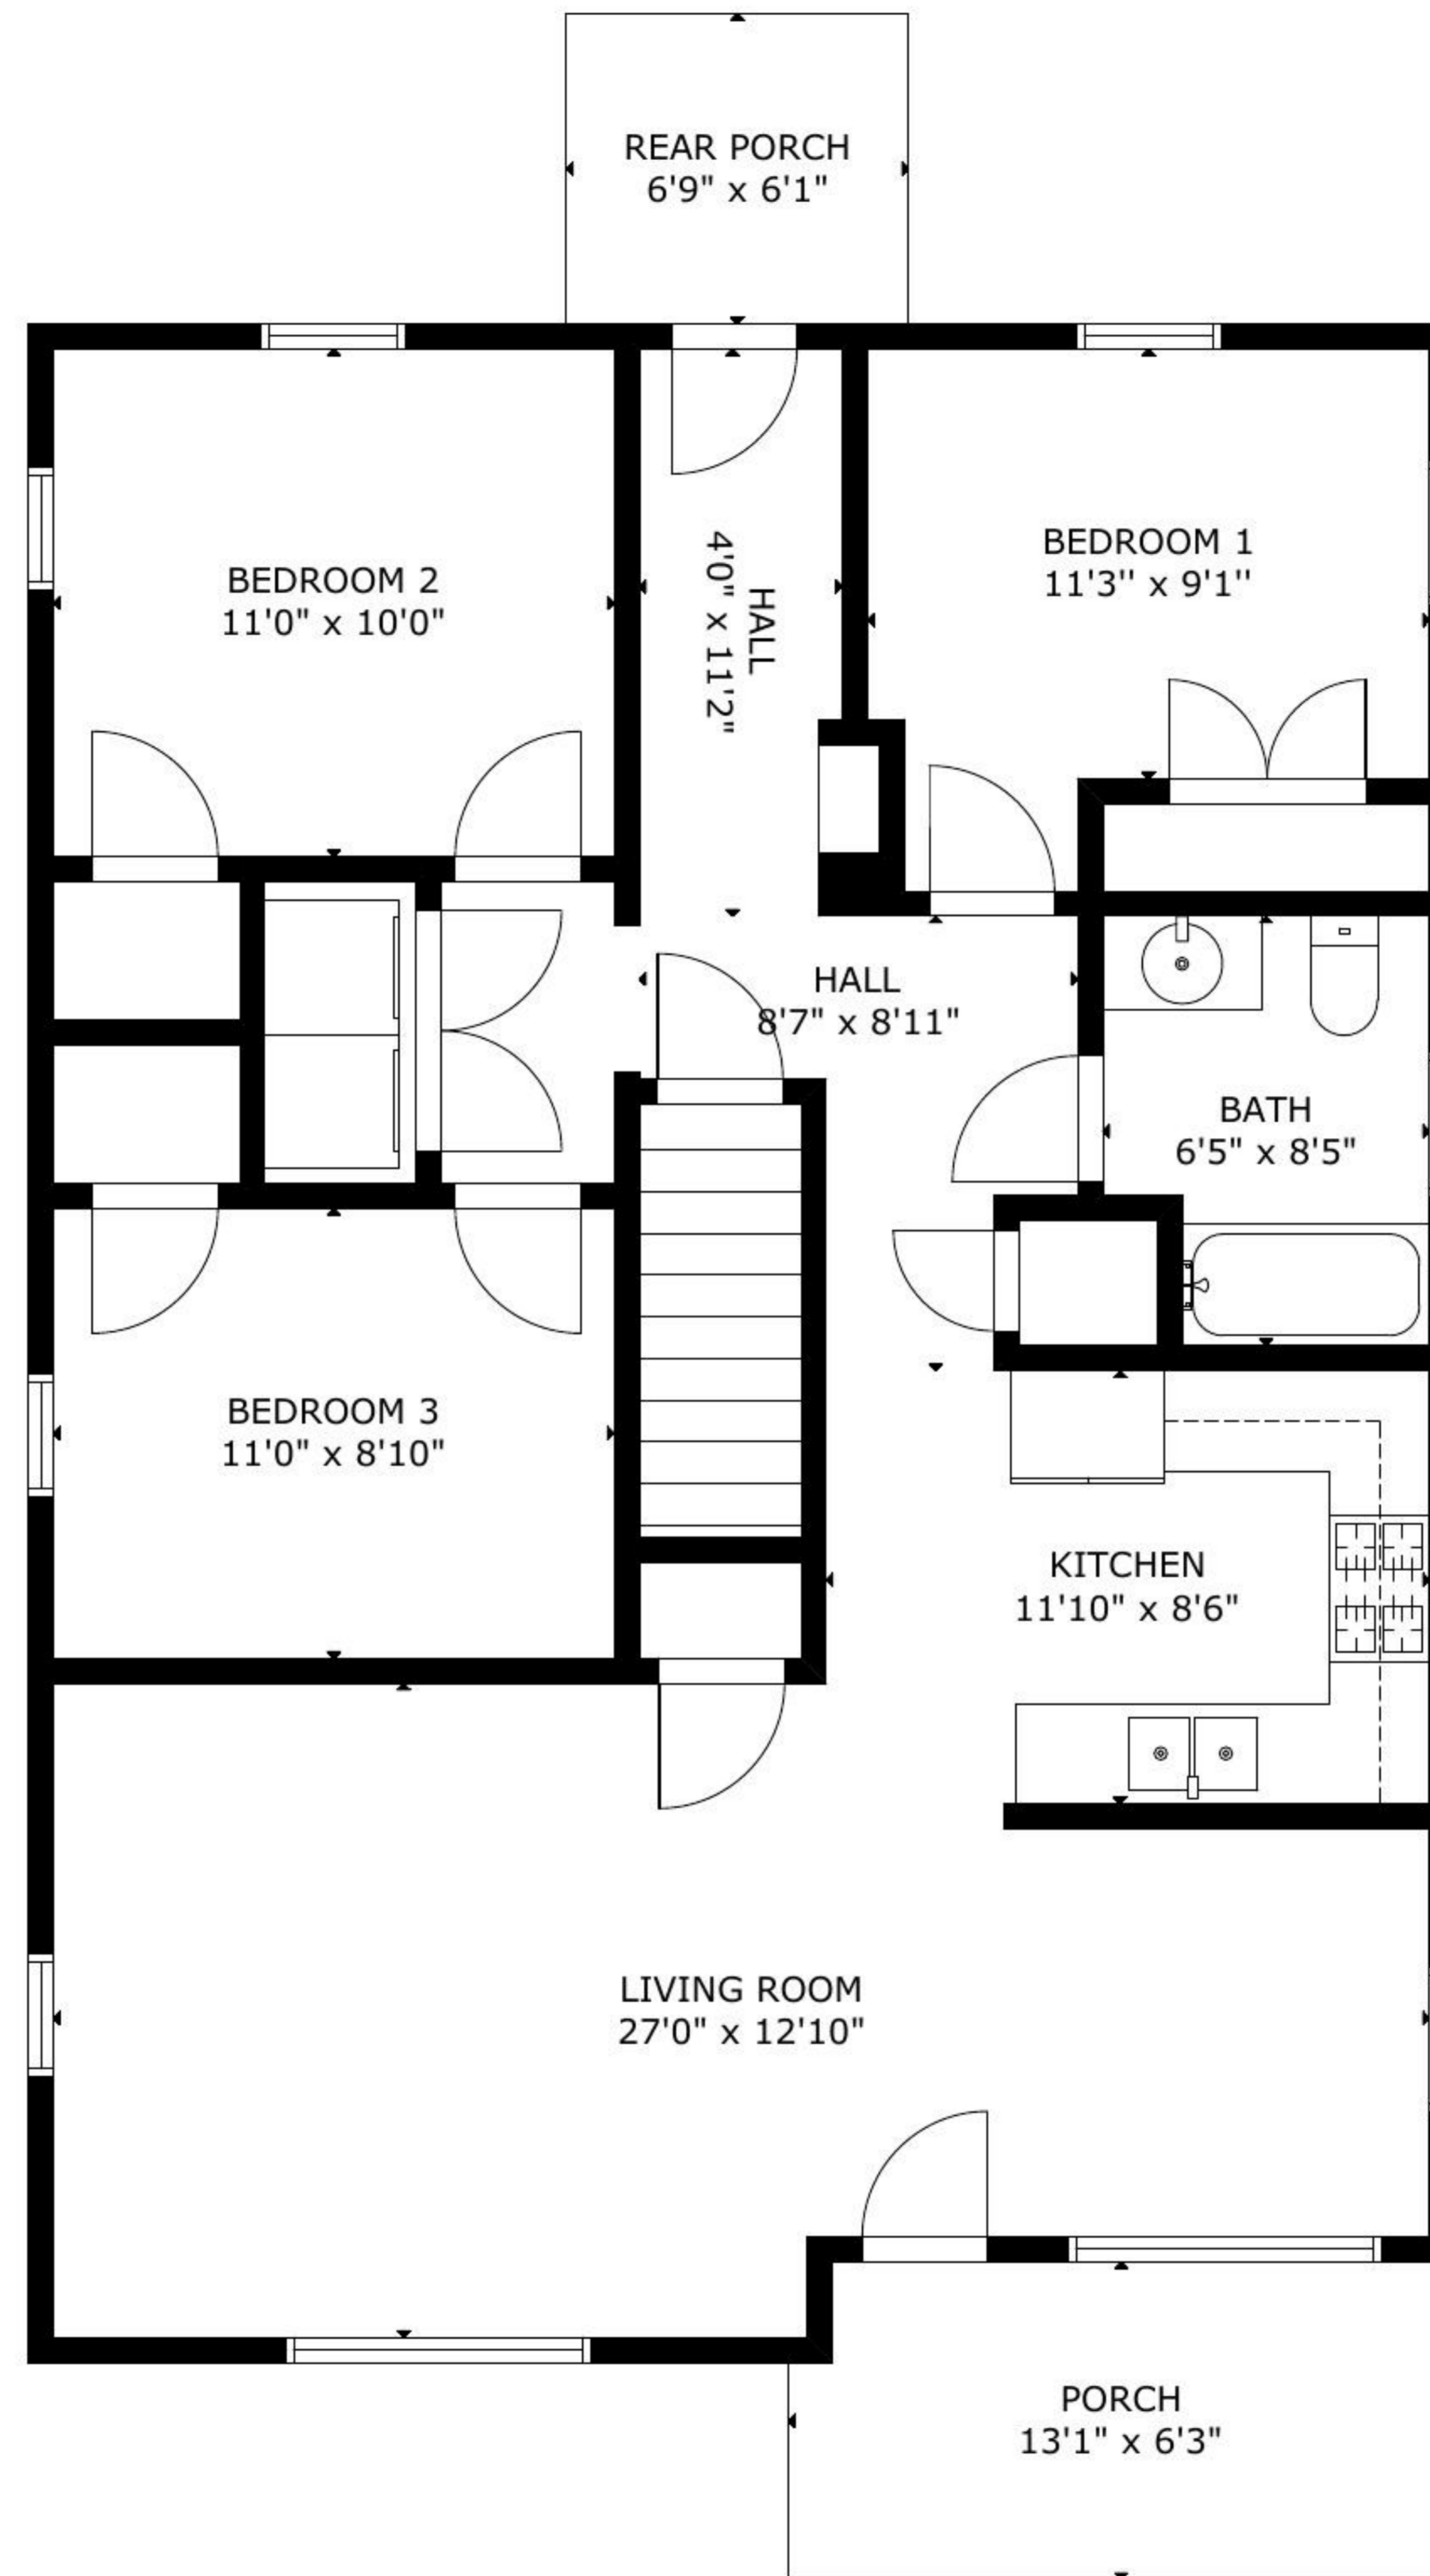

GROSS INTERNAL AREA

TOTAL: 2,044 sq.ft

BASEMENT: 1,013 sq.ft, FIRST FLOOR: 1,031 sq.ft

EXCLUDED AREA: PORCH: 121 sq.ft

SIZE AND DIMENSIONS ARE APPROXIMATE, ACTUAL MAY VARY

GROSS INTERNAL AREA

TOTAL: 2,044 sq.ft

BASEMENT: 1,013 sq.ft, FIRST FLOOR: 1,031 sq.ft

EXCLUDED AREA: PORCH: 121 sq.ft

SIZE AND DIMENSIONS ARE APPROXIMATE, ACTUAL MAY VARY

GROSS INTERNAL AREA

TOTAL: 2,044 sq.ft

BASEMENT: 1,013 sq.ft, FIRST FLOOR: 1,031 sq.ft

EXCLUDED AREA: PORCH: 121 sq.ft

SIZE AND DIMENSIONS ARE APPROXIMATE, ACTUAL MAY VARY