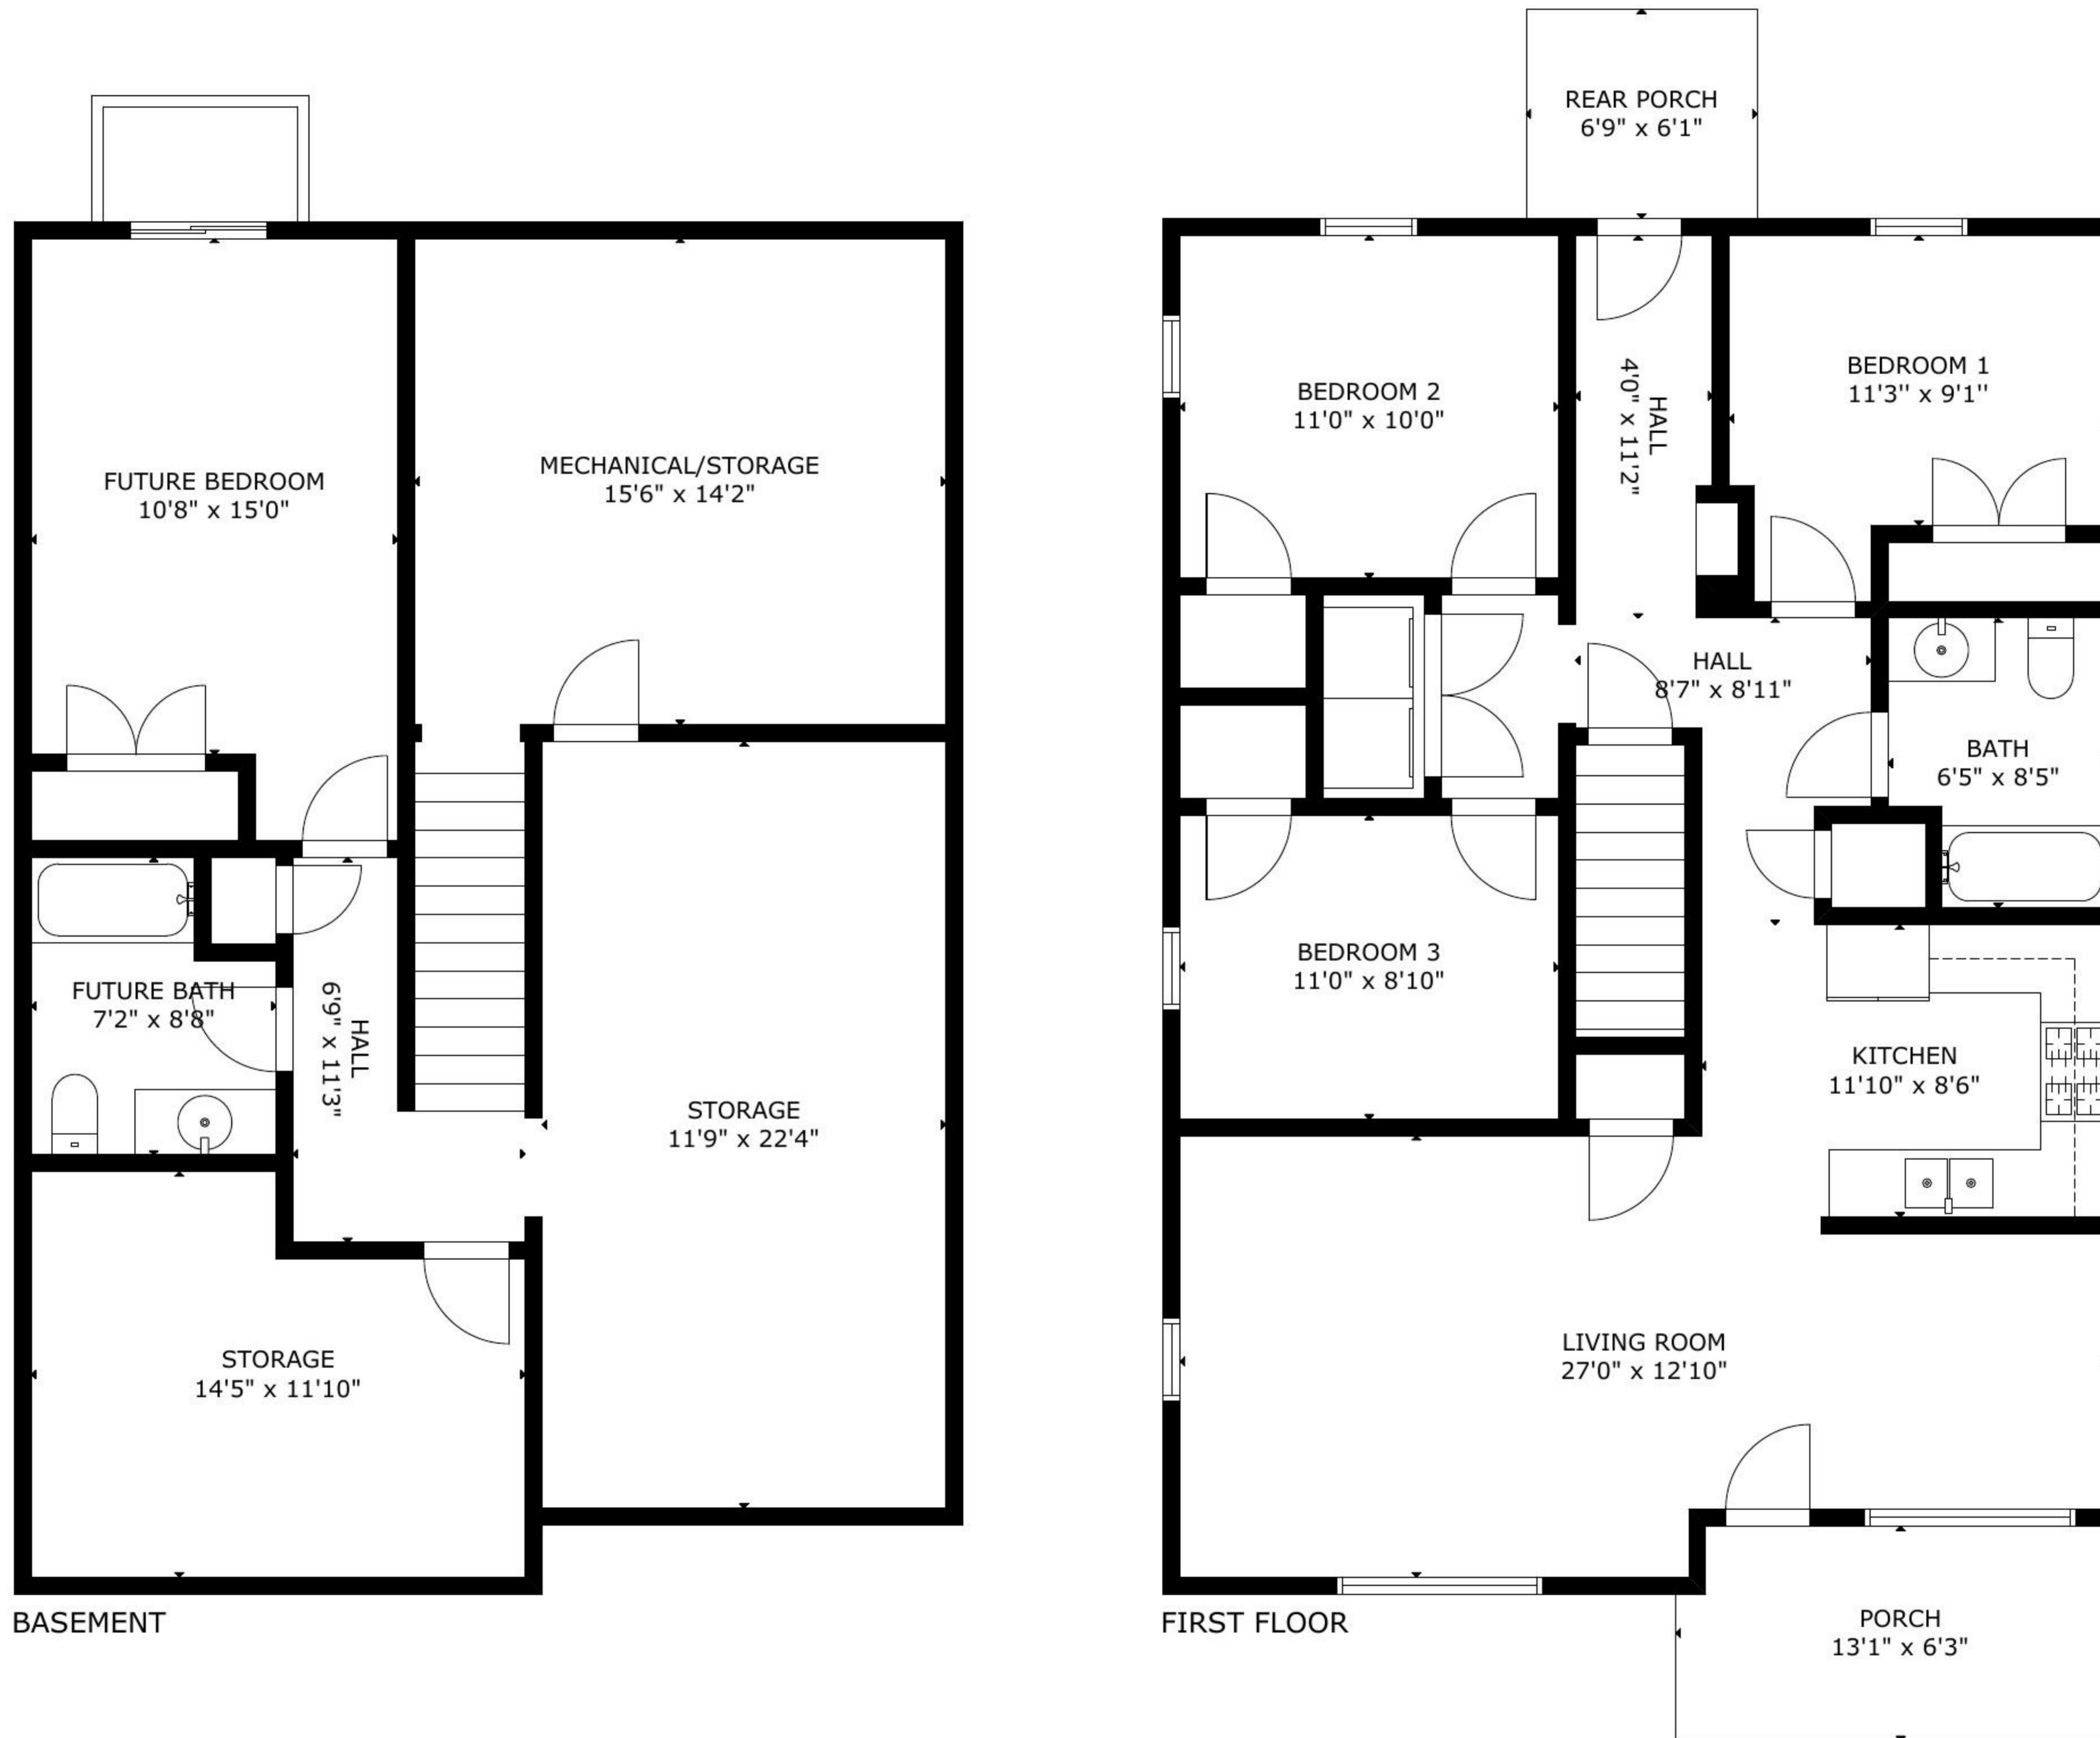

GROSS INTERNAL AREA

TOTAL: 2,044 sq.ft

BASEMENT: 1,013 sq.ft, FIRST FLOOR: 1,031 sq.ft

EXCLUDED AREA: PORCH: 121 sq.ft

SIZE AND DIMENSIONS ARE APPROXIMATE, ACTUAL MAY VARY

GROSS INTERNAL AREA

TOTAL: 2,044 sq.ft

BASEMENT: 1,013 sq.ft, FIRST FLOOR: 1,031 sq.ft

EXCLUDED AREA: PORCH: 121 sq.ft

SIZE AND DIMENSIONS ARE APPROXIMATE, ACTUAL MAY VARY

GROSS INTERNAL AREA

TOTAL: 2,044 sq.ft

BASEMENT: 1,013 sq.ft, FIRST FLOOR: 1,031 sq.ft

EXCLUDED AREA: PORCH: 121 sq.ft

SIZE AND DIMENSIONS ARE APPROXIMATE, ACTUAL MAY VARY